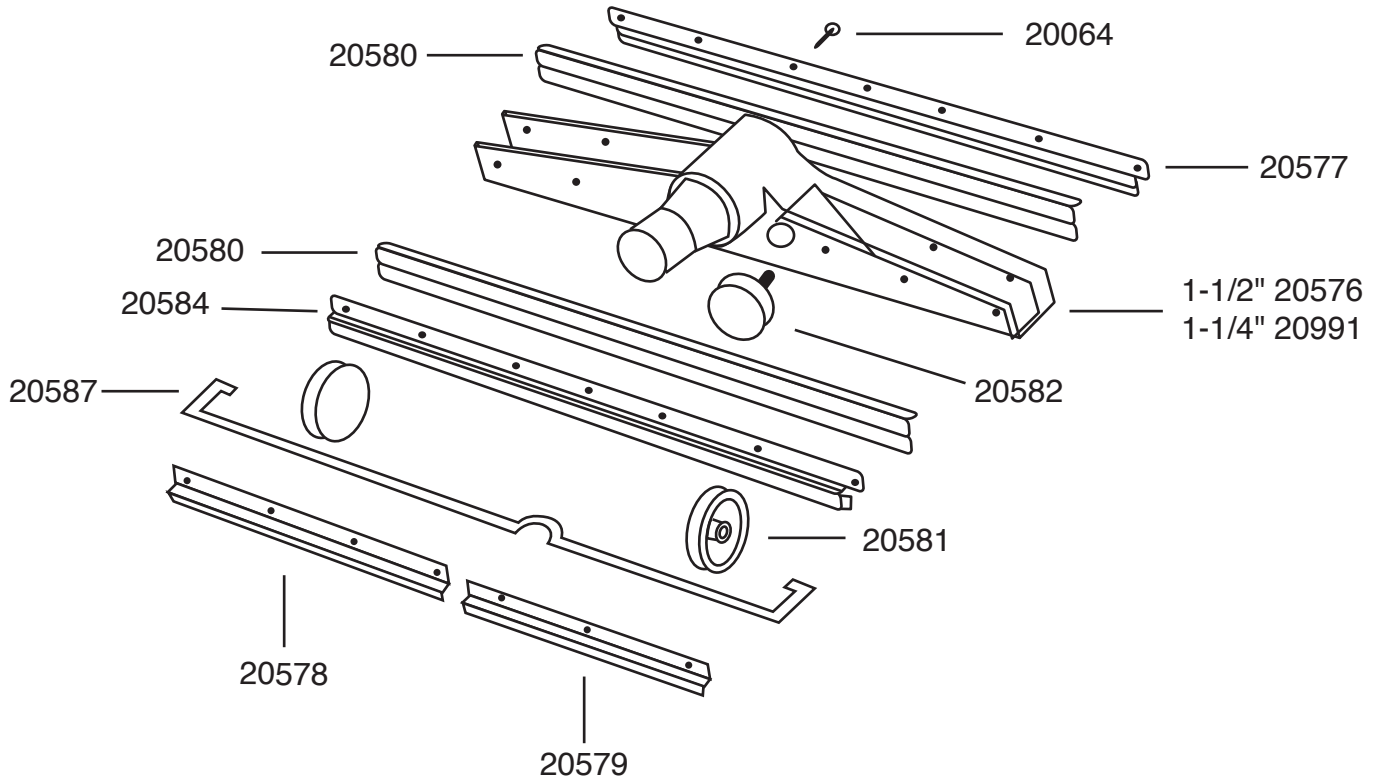

Dial-the-Job Universal Tool

1-1/4" 28732

1-1/2" 28729

- 20064 Screw #8 X 3/16 Long
- 20577 Clamp Bar Front
- 20576 Casting Assembly 1-1/2"
- 20578 Axle Clamp Bar Left
- 20579 Axle Clamp Bar Right
- 20580 Squeegee Blade
- 20581 Wheel
- 20582 Adjustment Screw
- 20584 Clamp Bar Rear
- 20587 Wheel Shaft